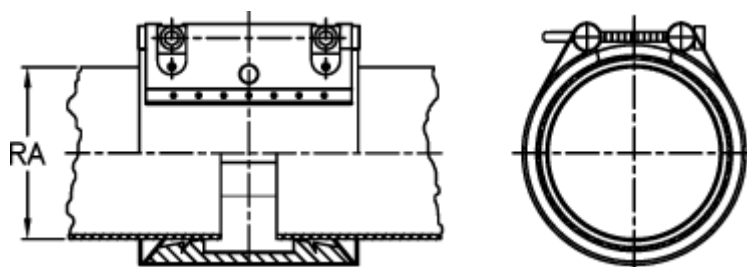

Data Sheet

Article number: 025778100188

Description: Norma Connect pipe coupling
GRIP W2 Ø=188,0 EPDM, 16 bar

Measures

Note = Kontakt os for yderligere informationer.

RA = 188